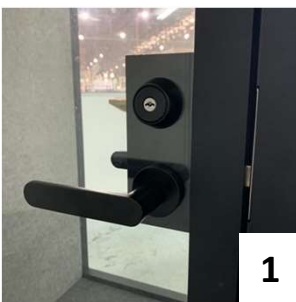

1. Tempered glass door with handle
2. Ventilation Access
3. LED Light
  -Standard: **Day Light**
  -Option: **Natural Light**
4. Motion Sensor
5. Working Table with Flipper Cover
6. Sofa