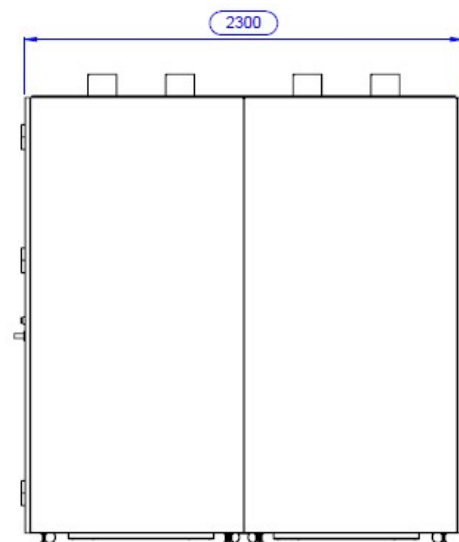

WORKPOD

4-8 PAX

SPECIFICATION GUIDE (Ver 1.0)

September 2024

Variation

Panel Type

FRONT VIEW

BACK VIEW

TOP DETAIL VIEW

FRONT DETAIL VIEW

SIDE DETAIL VIEW

Variation

Glass Type

FRONT VIEW

BACK VIEW

TOP DETAIL VIEW