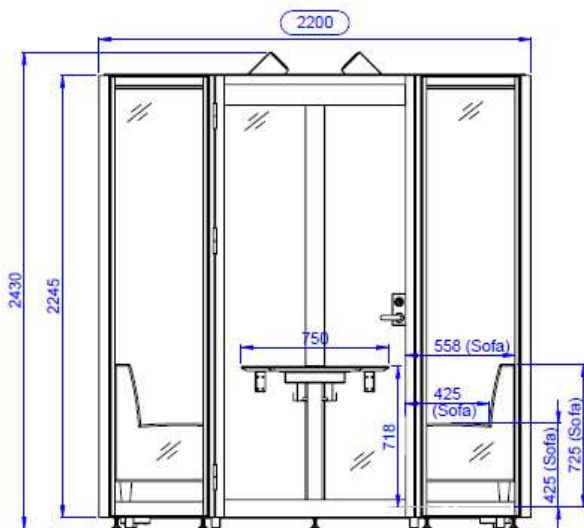

TOP DETAIL VIEW

FRONT DETAIL VIEW

SIDE DETAIL VIEW

Variation

Glass Type

FRONT VIEW

BACK VIEW

TOP DETAIL VIEW

Product Specifications

	WORKPOD
Acoustic Rating	Panel Type: TUV - 28 NIC (Noise Isolation Class) ; 28dB Glass Type: TUV - 27 NIC (Noise Isolation Class) ; 27dB (Based on the testing in-house)
Dimension:	W x D x H (mm)
1) External	2200 x 2300 x 2245
2) Internal	2045 x 2150 x 2125
External Finishing	Powder Coated Sheet Metal
Internal Finishing	12mm Polyester Fiber Acoustic Board
Floor Finishing	Premium Loop Pile Carpet (Dark Grey)
Swing Door	Aluminium Frame With 8mm Tempered Glass
Glass Panel	Aluminium Frame With 8mm Laminated Glass
Table	Melamine Chipboard With Chamfered Edge (1790mm x 750mm x 25mm)
Flipper Cover – Soft Closing	Melamine Chipboard With Chamfered Edge (628mm x 118mm)
Sofa	Fabric Upholstered Sofa 4 X (1000mm x 558mm x 725mm SH419mm)
Ventilation Fan	16 x 120mm x 120mm Ventilation Fan (12Vdc)
Sensor	Customized Settings (1min, 3min, 5min, 8min & 10min) Default is 10min.
Lighting	4 x 12Vdc LED Light (Standard : 6000K Day Light) (Option : 4000K Natural Light)
Airflow	16 x 1.75 m ³ /min. 1680 m ³ /h , air replaced every 20s
Bearing Caster	12
Adjuster	14