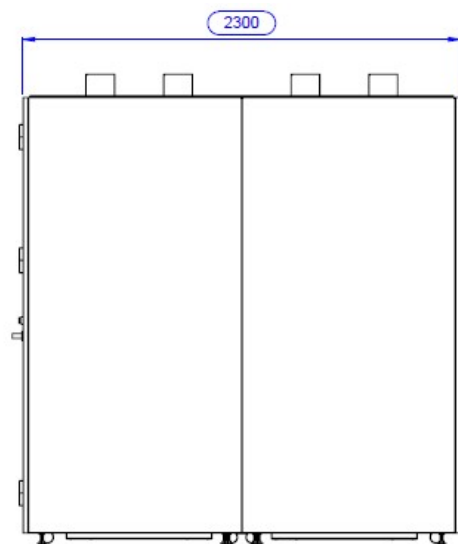

SIDE DETAIL VIEW