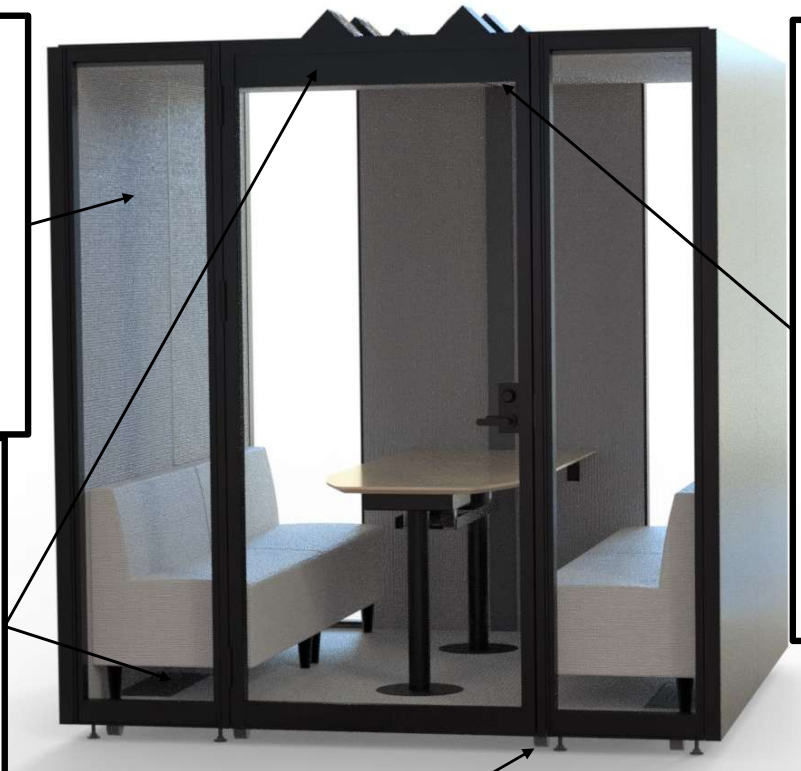

WELL VENTILATED INTERIOR

Well ventilated interior to keep user comfortable at all time (air replaced every 20s)

ENERGY SAVING

Sensor-based on-off switch ventilation fan and LED light to prevent energy wastage when booth is vacant. Sensor customized settings (1min, 3min, 5min, 8min & 10min Default:10min)

MOVABLE

Casters and adjusters installed to the bottom of the pod for ease of mobility

1. Tempered glass door with handle
2. Ventilation Access
3. LED Light
-Standard: **Day Light**
-Option: **Natural Light**
4. Motion Sensor
5. Working Table with Flipper Cover
6. Sofa