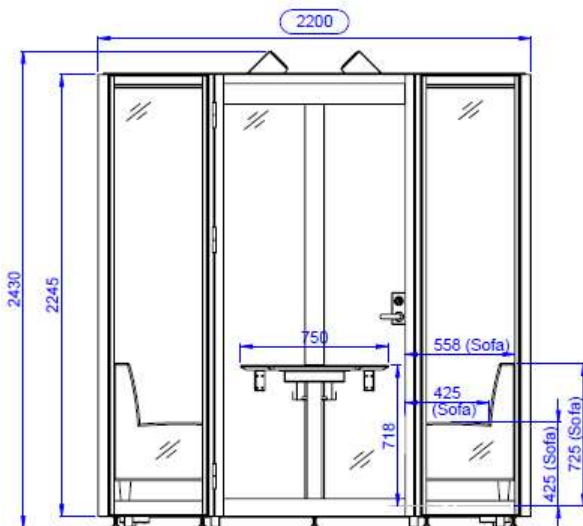

TOP DETAIL VIEW

FRONT DETAIL VIEW

SIDE DETAIL VIEW

Variation

Glass Type

FRONT VIEW

BACK VIEW

TOP DETAIL VIEW

Product Specifications

	WORKPOD
Acoustic Rating	Panel Type: TUV - 28 NIC (Noise Isolation Class) ; 28dB Glass Type: TUV - 27 NIC (Noise Isolation Class) ; 27dB (Based on the testing in-house)
Dimension:	W x D x H (mm)
1) External	2200 x 2300 x 2245
2) Internal	2045 x 2150 x 2125
External Finishing	Powder Coated Sheet Metal
Internal Finishing	12mm Polyester Fiber Acoustic Board
Floor Finishing	Premium Loop Pile Carpet (Dark Grey)
Swing Door	Aluminium Frame With 8mm Tempered Glass
Glass Panel	Aluminium Frame With 8mm Laminated Glass
Table	Melamine Chipboard With Chamfered Edge (1790mm x 750mm x 25mm)
Flipper Cover – Soft Closing	Melamine Chipboard With Chamfered Edge (628mm x 118mm)
Sofa	Fabric Upholstered Sofa 4 X (1000mm x 558mm x 725mm SH419mm)
Ventilation Fan	16 x 120mm x 120mm Ventilation Fan (12Vdc)
Sensor	Customized Settings (1min, 3min, 5min, 8min & 10min) Default is 10min.
Lighting	4 x 12Vdc LED Light (Standard : 6000K Day Light) (Option : 4000K Natural Light)
Airflow	16 x 1.75 m ³ /min. 1680 m ³ /h , air replaced every 20s
Bearing Caster	12
Adjuster	14