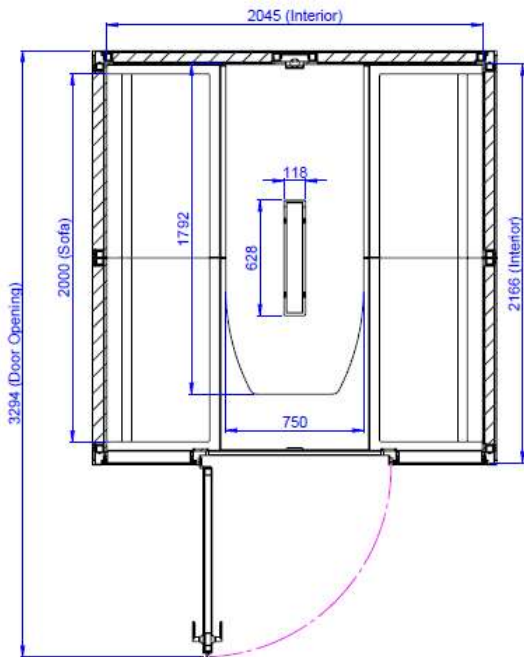

WORKPOD

4-8 PAX

SPECIFICATION GUIDE (Ver 1.0)

September 2024

Variation

Panel Type

FRONT VIEW

BACK VIEW

TOP DETAIL VIEW

FRONT DETAIL VIEW

SIDE DETAIL VIEW

Variation

Glass Type

FRONT VIEW

BACK VIEW

TOP DETAIL VIEW

Product Specifications

	WORKPOD
Acoustic Rating	Panel Type: TUV - 28 NIC (Noise Isolation Class) ; 28dB Glass Type: TUV - 27 NIC (Noise Isolation Class) ; 27dB (Based on the testing in-house)
Dimension:	W x D x H (mm)
1) External	2200 x 2300 x 2245
2) Internal	2045 x 2150 x 2125
External Finishing	Powder Coated Sheet Metal
Internal Finishing	12mm Polyester Fiber Acoustic Board
Floor Finishing	Premium Loop Pile Carpet (Dark Grey)
Swing Door	Aluminium Frame With 8mm Tempered Glass
Glass Panel	Aluminium Frame With 8mm Laminated Glass
Table	Melamine Chipboard With Chamfered Edge (1790mm x 750mm x 25mm)
Flipper Cover – Soft Closing	Melamine Chipboard With Chamfered Edge (628mm x 118mm)
Sofa	Fabric Upholstered Sofa 4 X (1000mm x 558mm x 725mm SH419mm)
Ventilation Fan	16 x 120mm x 120mm Ventilation Fan (12Vdc)
Sensor	Customized Settings (1min, 3min, 5min, 8min & 10min) Default is 10min.
Lighting	4 x 12Vdc LED Light (Standard : 6000K Day Light) (Option : 4000K Natural Light)
Airflow	16 x 1.75 m ³ /min. 1680 m ³ /h , air replaced every 20s
Bearing Caster	12
Adjuster	14