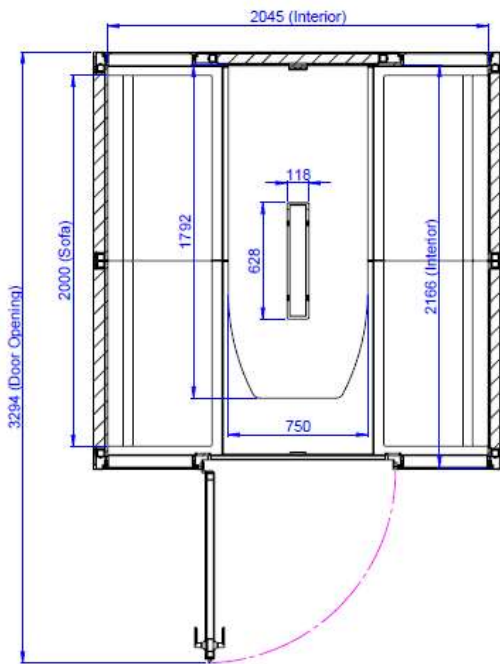

TOP DETAIL VIEW

FRONT DETAIL VIEW

SIDE DETAIL VIEW

Variation

Glass Type

FRONT VIEW

BACK VIEW

TOP DETAIL VIEW

Product Specifications

	WORKPOD
Acoustic Rating	Panel Type: TUV - 28 NIC (Noise Isolation Class) ; 28dB Glass Type: TUV - 27 NIC (Noise Isolation Class) ; 27dB (Based on the testing in-house)
Dimension:	W x D x H (mm)
1) External	2200 x 2300 x 2245
2) Internal	2045 x 2150 x 2125
External Finishing	Powder Coated Sheet Metal
Internal Finishing	12mm Polyester Fiber Acoustic Board
Floor Finishing	Premium Loop Pile Carpet (Dark Grey)
Swing Door	Aluminium Frame With 8mm Tempered Glass
Glass Panel	Aluminium Frame With 8mm Laminated Glass
Table	Melamine Chipboard With Chamfered Edge (1790mm x 750mm x 25mm)
Flipper Cover – Soft Closing	Melamine Chipboard With Chamfered Edge (628mm x 118mm)
Sofa	Fabric Upholstered Sofa 4 X (1000mm x 558mm x 725mm SH419mm)
Ventilation Fan	16 x 120mm x 120mm Ventilation Fan (12Vdc)
Sensor	Customized Settings (1min, 3min, 5min, 8min & 10min) Default is 10min.
Lighting	4 x 12Vdc LED Light (Standard : 6000K Day Light) (Option : 4000K Natural Light)
Airflow	16 x 1.75 m ³ /min. 1680 m ³ /h , air replaced every 20s
Bearing Caster	12
Adjuster	14