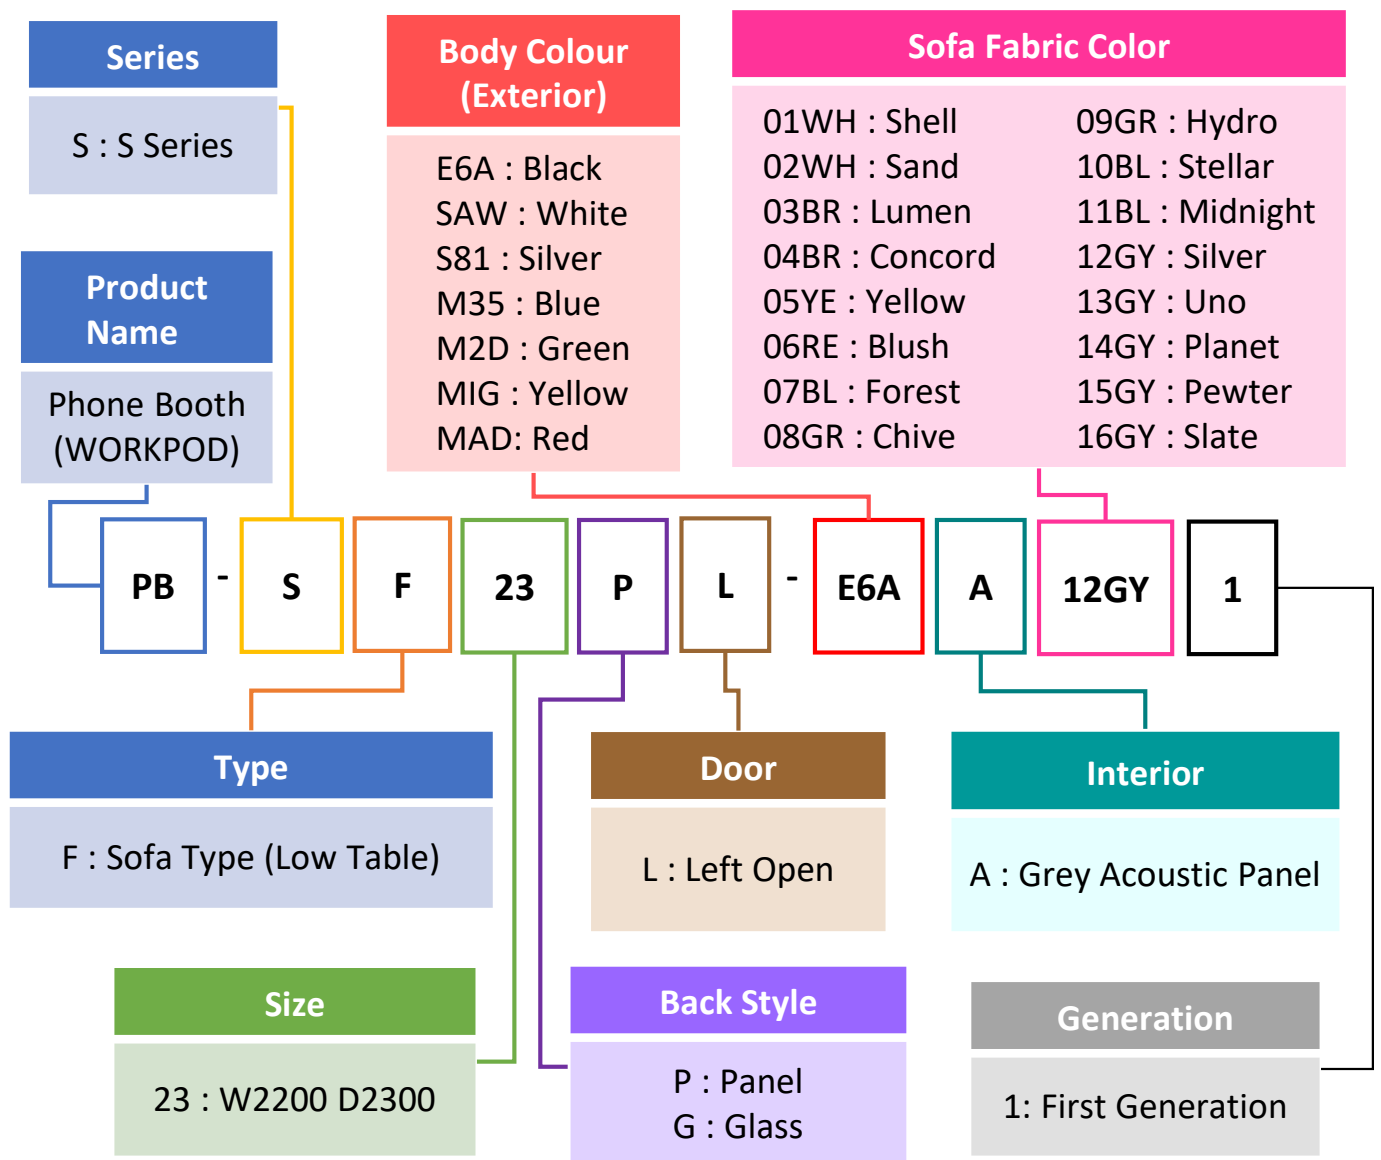

Colour Options

Exterior Colour

E6A (Black)

SAW (White)

S81 (Silver)

M35 (Blue)

M2D (Green)

M1G (Yellow)

11BL(Midnight)

12GY(Silver)

13GY(Uno)

14GY(Planet)

15GY(Pewter)

16GY(Slate)

Exterior Colour

- Exterior colour only applied on outer panel and corner post only.
- Door and glass frame will be E6A (black) colour.

E6A (Black)

SAW (White)

S81 (Silver)

M35 (Blue)

M2D (Green)

M1G (Yellow)

MAD (Red)

Back View

Panel Type

Glass Type

Part Numbering Guide

Examples

Specifications: 4-8pax, Panel back style, Blue body, Silver sofa
Item no.: PB-SF23PL-M35A12GY1

Specifications: 4-8pax, Glass back style, Yellow body, Shell sofa
Item no.: PB-SF23GL-M1GA01WH1