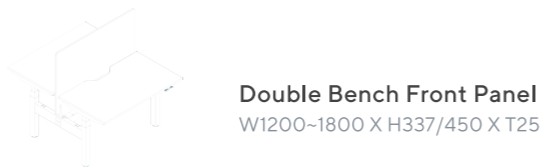

DIMENSIONS

Table

All tables' height are adjustable between H617-H1257.

Panel

COLOUR VARIATIONS

Top Board Colors

Leg & Frame Colors

ACCESSORIES