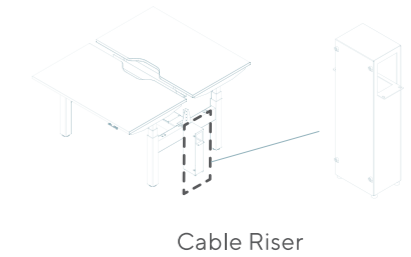

Cable Management System