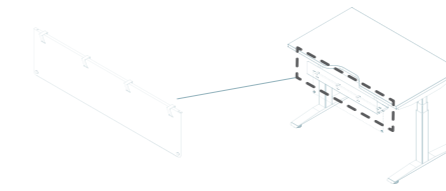

ACCESSORIES

Modesty Panel