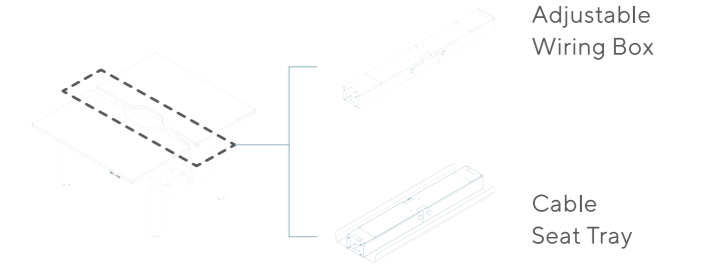

DIMENSIONS

Table

All tables' height are adjustable between H617-H1257.

Panel

COLOUR VARIATIONS

Top Board Colors

Leg & Frame Colors

ACCESSORIES

Modesty Panel

Wiring Box System

Cable Management System

Button

OPTIONS