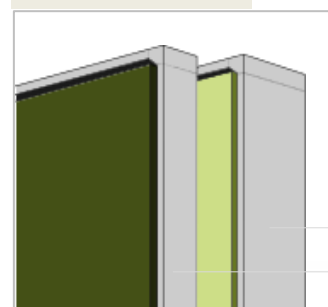

CREATE YOUR VERY OWN DYNAMIC WORKPLACE

Variation of panel heights and tiles provides the flexibility in creating a dynamic workplace.
 Selections from seated to standing privacy.
 PRESENCE series goes beyond the basic requirements and adapts to workers' satisfaction at a higher level..

FABRIC TILES

Width – 600, 700, 800, 900, 1000, 1200, 1400, 1500, 1600mm
 Height – 730, 1030, 1230, 1530, 1730mm

HANGING TILES

Width – 600 – 1600mm
 Height – 300mm

GLASS TILES

Width – 600, 700, 800, 900, 1000, 1200, 1400, 1500, 1600mm
 Height – 200 – 700mm

METAL TILES

Width – 600, 700, 800, 900, 1000, 1200, 1400, 1500, 1600mm
 Height – 200 – 700mm

PANEL THICKNESS

80mm
 *40mm

* Not suitable for cabling

PANEL HEIGHTS

Height – 730, 1030, 1230, 1530, 1730mm

Work Surface Colour Option