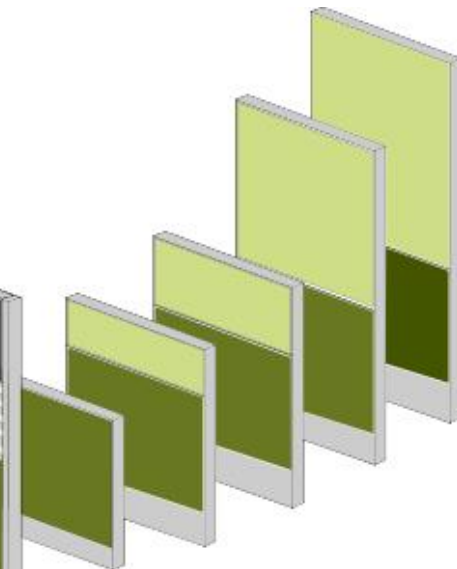

FABRIC TILES

Width – 600, 700, 800, 900, 1000, 1200, 1400, 1500, 1600mm
 Height – 730, 1030, 1230, 1530, 1730mm

HANGING TILES

Width – 600 – 1600mm
 Height – 300mm

GLASS TILES

Width – 600, 700, 800, 900, 1000, 1200, 1400, 1500, 1600mm
 Height – 200 – 700mm

METAL TILES

Width – 600, 700, 800, 900, 1000, 1200, 1400, 1500, 1600mm
 Height – 200 – 700mm

PANEL THICKNESS

80mm
 *40mm

* Not suitable for cabling

PANEL HEIGHTS

Height – 730, 1030, 1230, 1530, 1730mm

Work Surface Colour Option