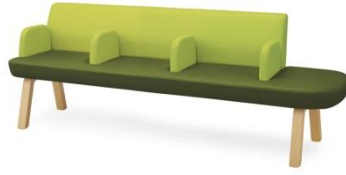

Wheel-chair friendly

Bigger objects like wheelchair or baby stroller could access easily

Easy Access

The corner of the chair was designed for easy access without blocking the main pathway

Smart Design.

Each details can be seen on the chair itself. Every single design comes with a reason and significance. From crafting out your personally space to creating more legs room, Madre is more than just a lobby chair.

The backrest was designed a little lower than usual lobby chair, this gives the working staff better overall visual across the floor

Specifications

Metal Legs

CN-1104ALRN
4 Seaters with
2 Rounded Ends

CN-1104ALN
4 Seaters with
1 Rounded Ends

CN-1104AN
4 Seaters

CN-1103ALN
3 Seaters with
1 Rounded End (Left)

CN-1103ARN
3 Seaters with
1 Rounded End (Right)

CN-1103AN
3 Seaters

Wooden Legs

CN-W1104ALRN
4 Seaters with
2 Rounded Ends

CN-W1104ALN
4 Seaters with
1 Rounded Ends