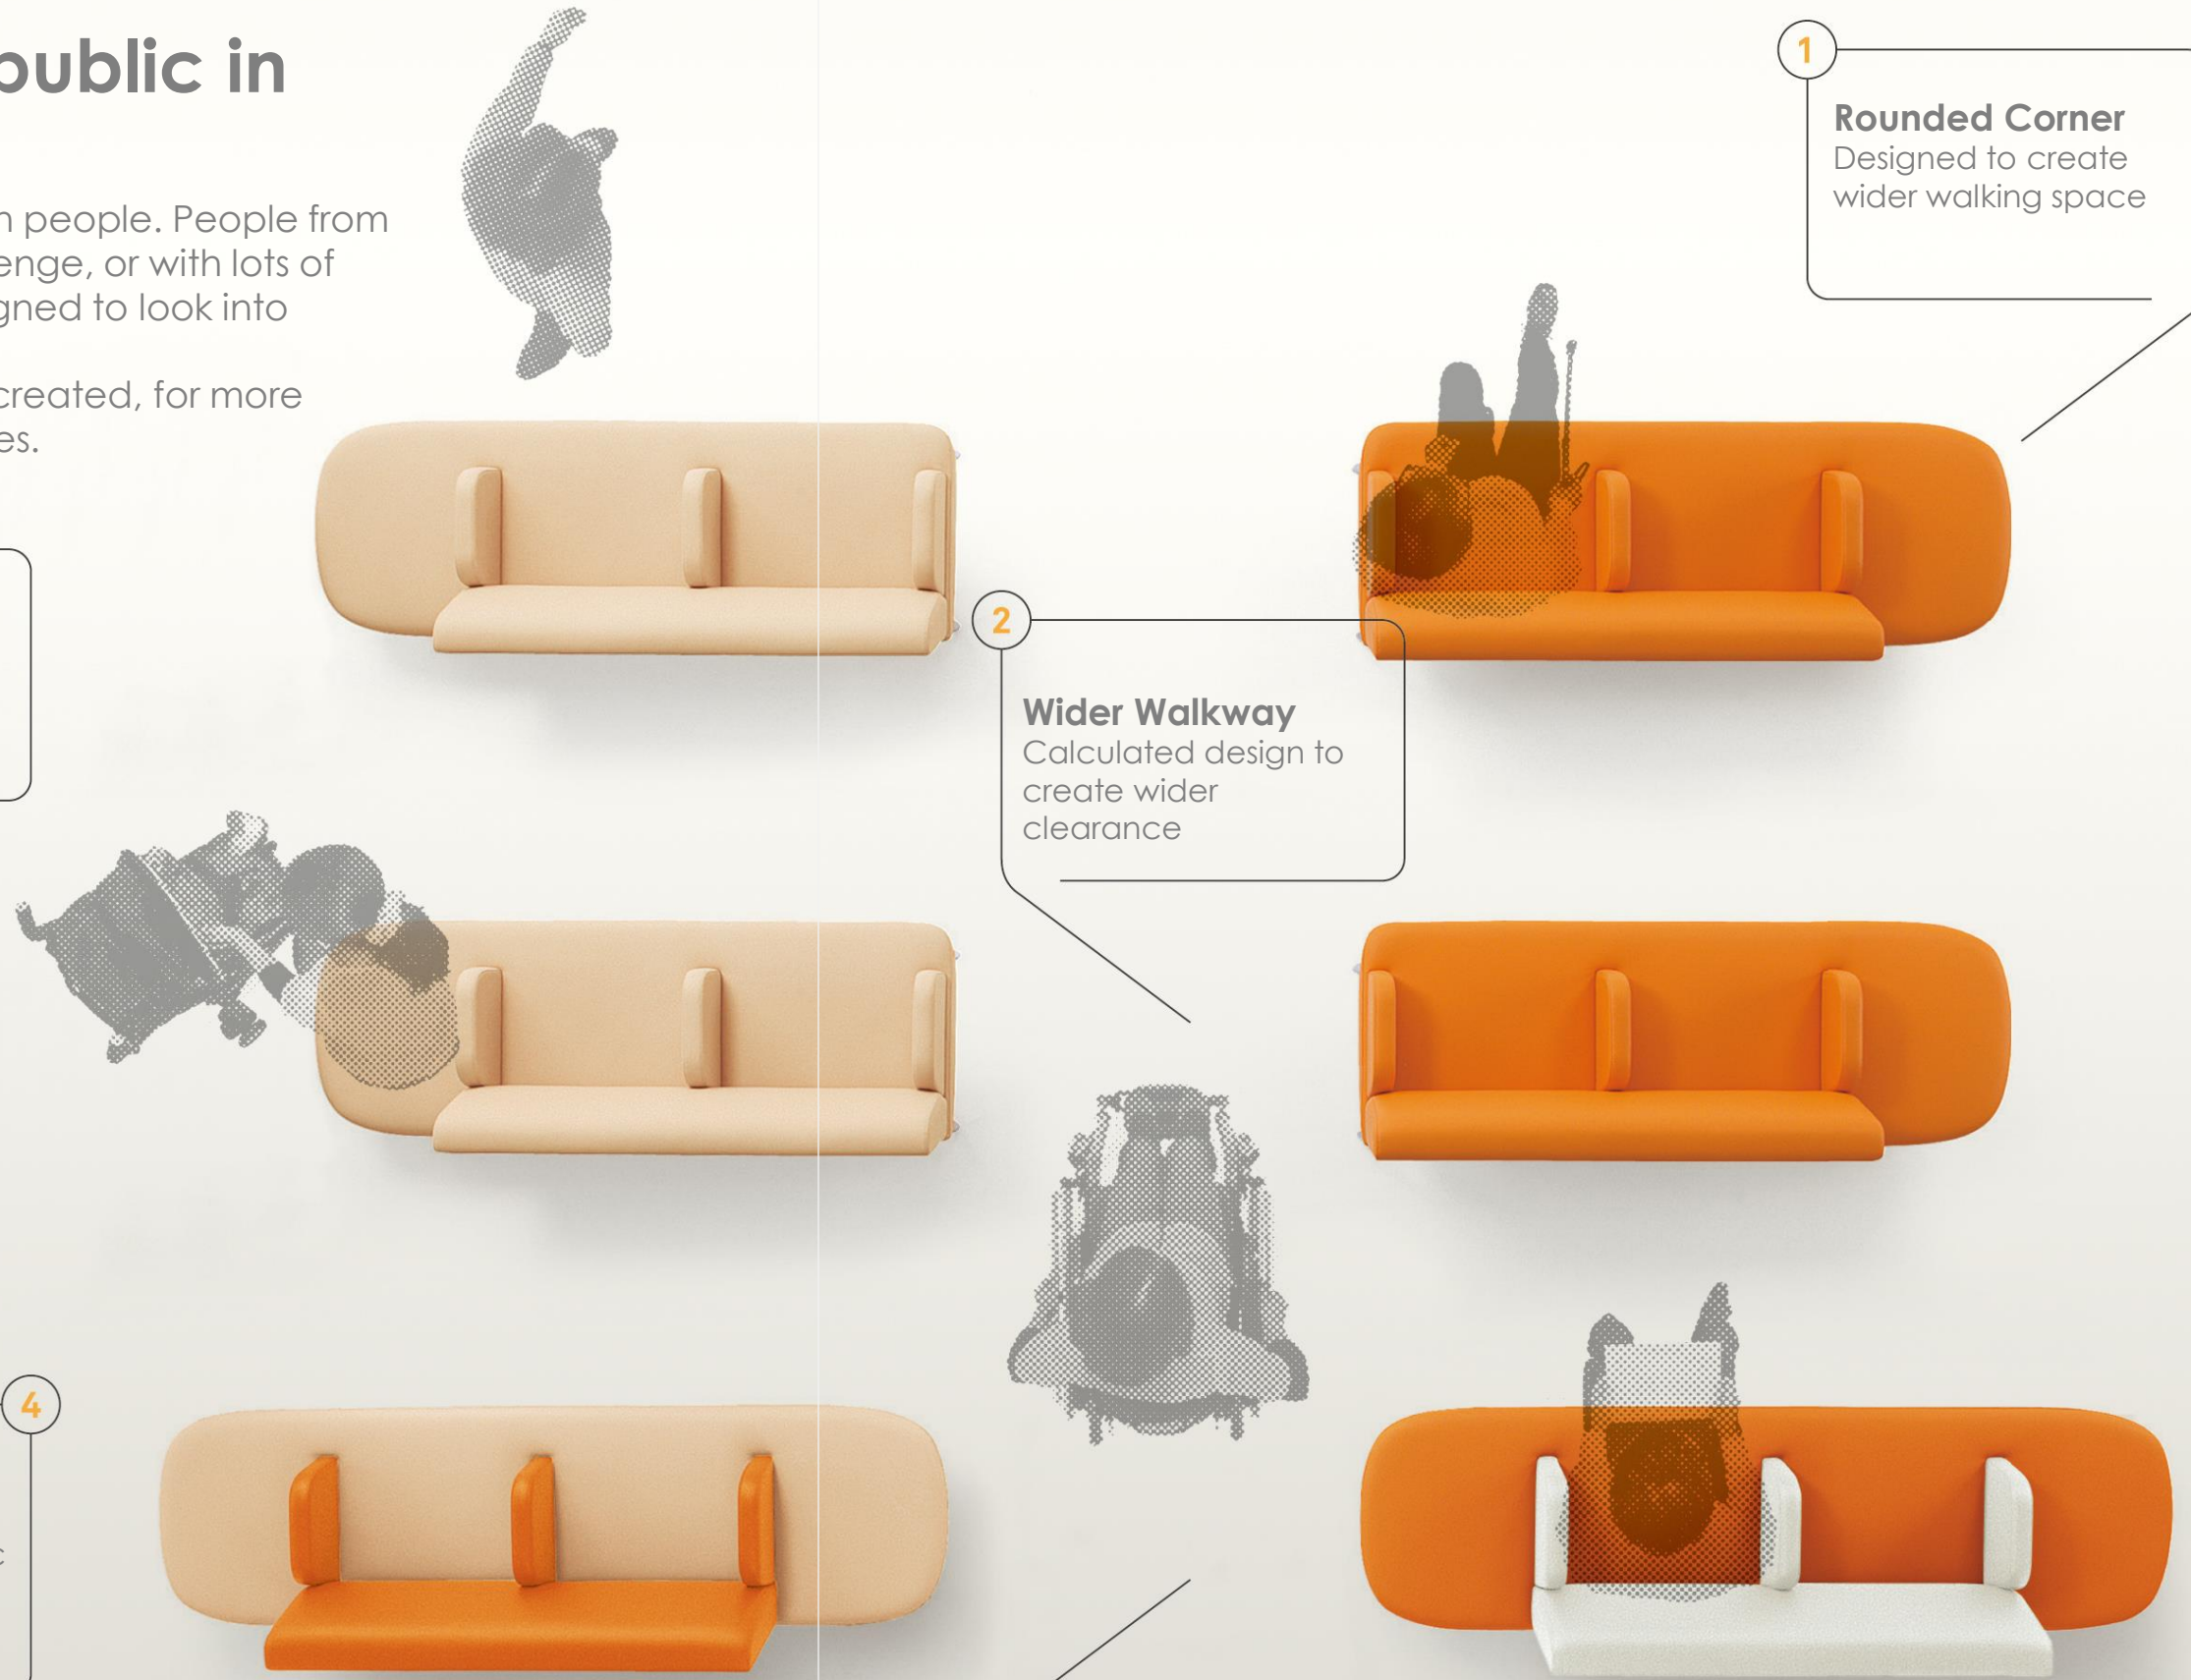

Designed for the public in mind.

Public spaces are constantly fill with people. People from all walk of life... Be it physical challenge, or with lots of belongings with you, Madre is designed to look into this persistent problem. With Madre, more spaces can be created, for more people and more congested places.

3
Convenience
Chair end was designed for better accessibility

4
Spacious
To ease the high traffic problems

2
Wider Walkway
Calculated design to create wider clearance

1
Rounded Corner
Designed to create wider walking space

5
More Legs room
More space created for better comfort and movement