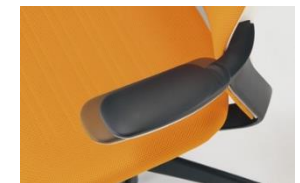

The backrest uses mesh finished. Thus it helps to dispersed unwanted body heat and make long hours seating truly comfortable.

Specifications

CR-GA2211
Adjustable Armrest

CR-GA2201
Fixed Armrest

CR-G2211
Adjustable Armrest

With cloth hanger attached

Options

Hard Castor for carpet flooring

Soft Castor for hard flooring

Cloth hanger (Black) for black fabric chair

Cloth hanger (White) for others fabric chair

3D Armrest

Fabric Upholstery selections