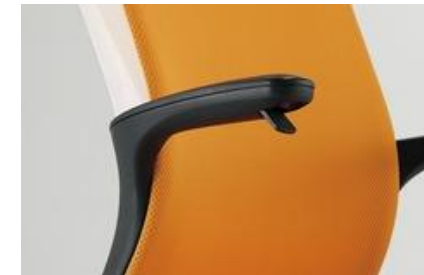

Motivation.
Work Happy.

Fit for All.

We designed M4 for everyday use. Is the people's chair that fulfill the least minimum requirement without sacrificing the style and the most important aspect... comfort. .

Everyday chair for Everyone.

We designed the outer back cover firm and sturdy, thus it gives a better support and durability. But the inner backrest is soft on the upper body but firm at the waist area, this is to give a better support to your lower back sector but at the same time feeling soft cushioning at the upper body sector.

The seat height adjustable lever is located at the armrest as M4 was designed to be easy and convenience to use.

The seat cushion is designed with grooves covered in three-dimensional mesh, it helps to disperse body heat from the seat cushion to maximize comforts for the user.

The backrest uses mesh finished. Thus it helps to dispersed unwanted body heat and make long hours seating truly comfortable.

Specifications

CR-GA2211
Adjustable Armrest

CR-GA2201
Fixed Armrest

CR-G2211
Adjustable Armrest