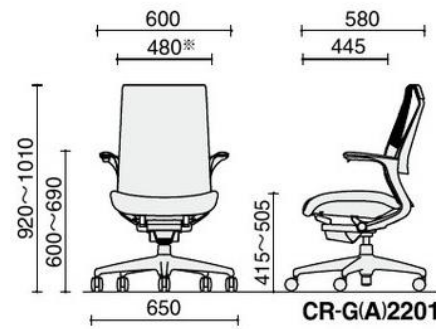

The seat height adjustable lever is located at the armrest as M4 was designed to be easy and convenience to use.

The seat cushion is designed with grooves covered in three-dimensional mesh, it helps to disperse body heat from the seat cushion to maximize comforts for the user.

CR-G2201
Fixed Armrest

CR-G2201
Fixed Armrest

CR-G2211
Adjustable Armrest

CR-G2201
Fixed Armrest

CR-G221
Fixed Armrest

Dimensions

Adjustable armrest

Fixed armrest