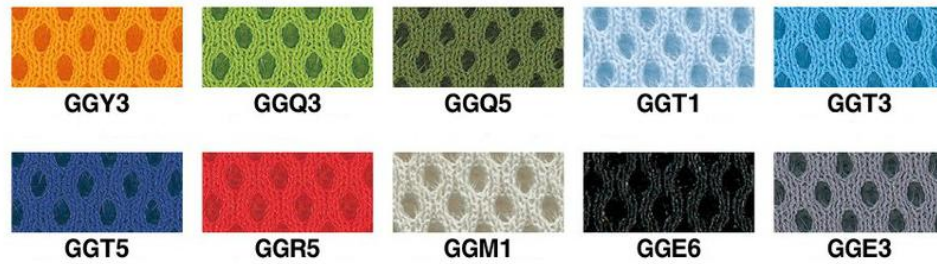

With cloth hanger attached

Options

Hard Castor for carpet flooring

Soft Castor for hard flooring

Cloth hanger (Black) for black fabric chair

Cloth hanger (White) for others fabric chair

3D Armrest

Fabric Upholstery selections