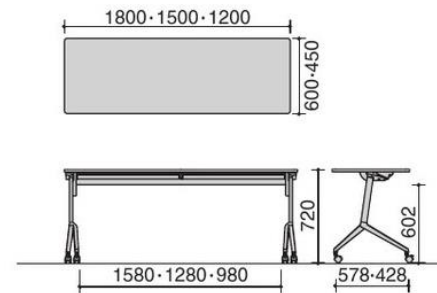

With seamless function and Mechanism.

Slim line design legs, that you could easily stack the tables and store in one corner neatly.

User-friendly lever for smooth operation

Shelving under the table top

Specifications

With modesty panel

KT-PS1201
W1800 x D600 x H720mm

KT-PS1202
W1500 x D450 x H720mm

Without modesty panel

KT-S1201
W1800 x D600 x H720mm

KT-1202
W1500 x D450 x H720mm

Dimensions

Dimensions with Modesty Panel

Dimensions without Modesty Panel

Functions

Shelve won't obstruct the folding movement of the table top

Underneath shelving

Castor wheel

Color Options

PAW

P1M