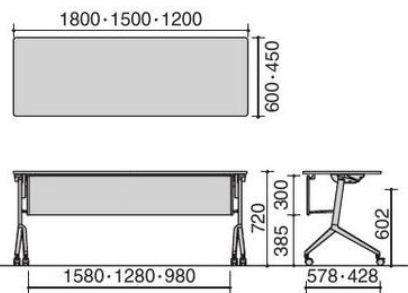

With seamless function and Mechanism.

Slim line design legs, that you could easily stack the tables and store in one corner neatly.

User-friendly lever for smooth operation

Shelving under the table top

Specifications

With modesty panel

KT-PS1201
W1800 x D600 x H720mm

KT-PS1202
W1500 x D450 x H720mm

Without modesty panel

KT-S1201
W1800 x D600 x H720mm

KT-1202
W1500 x D450 x H720mm

Dimensions

Dimensions with Modesty Panel

Dimensions without Modesty Panel

Functions

Shelve won't obstruct the folding movement of the table top

Underneath shelving

Castor wheel

Color Options

PAW

P1M