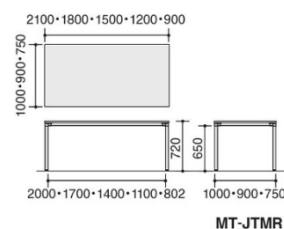

Choices in choosing the table edging

Rectangular shape meeting table easily accommodate 4 persons

BLEND INTO THE SURROUNDING.

Dark wood finished helps create the warm within the environment. Different legs colors are also an option for you to use from.

Specifications

4 Poles Legs

MT-JTK189
Rectangular Table

MT-JTK

MT-JTMR211
Rectangular Table

MT-JTMR

T Legs

MT-JTTR159
Rectangular Table

MT-JTTR189
Rectangular Table

MT-JTT · JTTR

MT-JTTU189
Half-round Table

MT-JTTU

Single Pole Leg

MT-JTK189
Rectangular Table

MT-JTJE

MT-JTK189
Rectangular Table