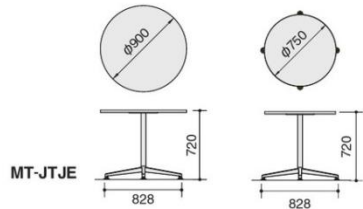

Specifications

4 Poles Legs

MT-JTK189
Rectangular Table

MT-JTK

MT-JTMR211
Rectangular Table

MT-JTMR

T Legs

MT-JTTR159
Rectangular Table

MT-JTTR189
Rectangular Table

MT-JTT · JTTR

MT-JTTU189
Half-round Table

MT-JTTU

Single Pole Leg

MT-JTK189
Rectangular Table

MT-JTJE

MT-JTK189
Rectangular Table

MT-JTJ · JTJR

Options

Worktop Shape

Square

Circle

Half-Round
(double sides)

Half-Round (single
side)

Worktop Edging