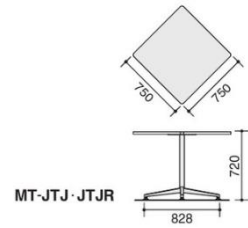

Specifications

4 Poles Legs

MT-JTK189
Rectangular Table

MT-JTK

MT-JTMR211
Rectangular Table

MT-JTMR

T Legs

MT-JTTR159
Rectangular Table

MT-JTTR189
Rectangular Table

MT-JTT · JTTR

MT-JTTU189
Half-round Table

MT-JTTU

Single Pole Leg

MT-JTK189
Rectangular Table

MT-JTJE

MT-JTK189
Rectangular Table

MT-JTJ · JTJR

Options

Worktop Shape

Square

Circle

Half-Round
(double sides)

Half-Round (single
side)

Worktop Edging