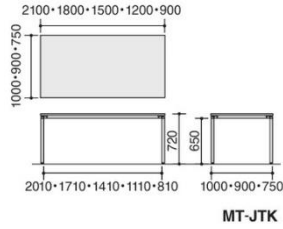

Choices in choosing the table edging

Rectangular shape meeting table easily accommodate 4 persons

BLEND INTO THE SURROUNDING.

Dark wood finished helps create the warm within the environment. Different legs colors are also an option for you to use from.

Specifications

4 Poles Legs

MT-JTK189
Rectangular Table

MT-JTK

MT-JTMR211
Rectangular Table

MT-JTMR

T Legs

MT-JTTR159
Rectangular Table