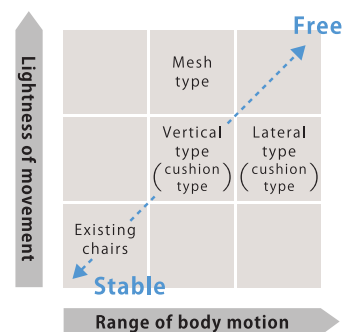

360° gliding allowing free movements of the body

Two combined layers of the ing mechanics follow any movement of the body including leaning forward and backward and twisting left and right. Spring-less mechanics similar to that of a swing does not impose a load at initial motion so that you can move easily. Furthermore, there is a swing back after a movement, so you can tilt your body at ease without losing balance.

The mesh type is now available!
 360° gliding chairing that allows you to
 select your most comfortable position.

Various types providing you with different gliding feels.

Vertical type
 (cushion type)

Equipped with a tilt mechanics moves smoothly while you lean on the backrest. The mechanics give you the comfort of swaying while leaning on the wide backrest.

Lateral type
 (cushion type)

This type has a stronger side support and a lower backrest, allowing you to stretch yourself freely.
 * No tilt mechanism equipped.

Mesh type

The mesh backrest follows the movement of your body so that you can sway more lightly, unconsciously, and naturally. Although tilt mechanics is not equipped, the mesh backrest flexibly supports your body.

Gliding feel

- Lightness of movement = Smaller force required to change your posture
- Range of body motion = Scope of the movement of the body

Select the type that suits your work.

Adjusts to your posture naturally when you lean forward to work at the computer.