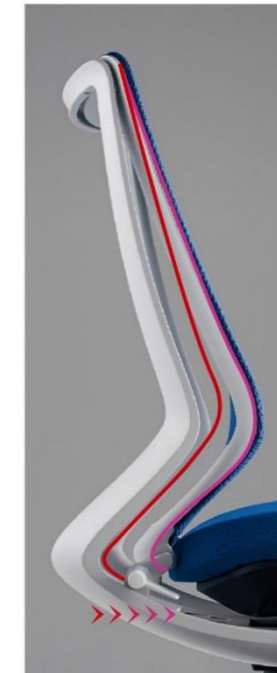

Duora

Office Chair

Stylish and Durable

Duora gives you the best support in its category. The protrusion at the lower back area of the backrest give the user a comfortable lumbar support or the choice of having the lumbar support mechanism. Duora also comes with an option of an adjustable armrest, the armrest that supports the user when using different gadgets that firmly supports the way you move your body.

Unparalleled Back Lumbar Support

Protruding area to provide a firm lower lumbar support by turning the lever

The curvature provides an upright support by improving the seat posture.

ホワイト
フレーム

ブラック
フレーム

Back Lumbar Support
Optional frame colours to match your office environment.

クッション層

ベース層

Seat Cushion technology
The seat cushion provides a firm support at the lower region and thighs area.

Function

Adjustable Armrest
The armrest support the movement of your arm seamlessly.

Ergonomic Headrest
Designed for better support from the neck to shoulder area.