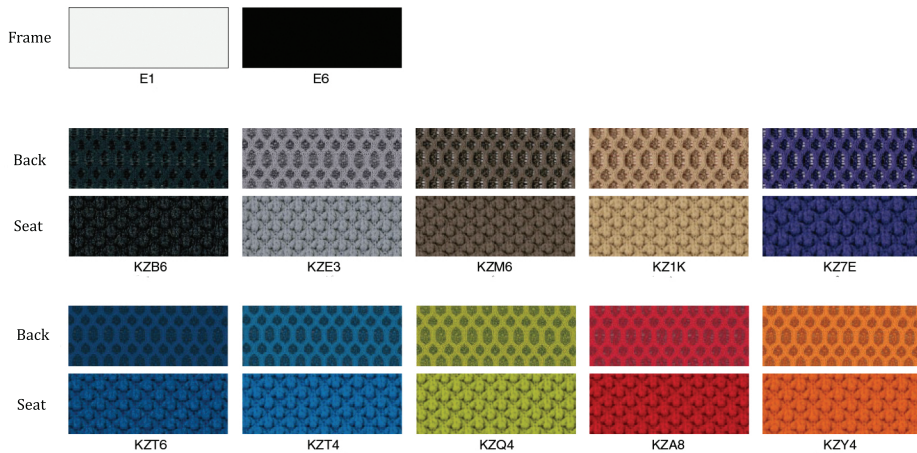

Duora

Color Sample

- Specifications may varies, please contact your local KOKUYO's sales office or dealers for more information.
- Information in this brochure may change without further notice.
- All copyrights and intellectual property rights including trademarks and copywrite, remain the property of KOKUYO. No part of this brochure may be reproduced without prior written permission from KOKUYO.

KOKUYO

Osaka | Tokyo | Shanghai | Beijing | Shenzhen | Hong Kong | Singapore | Kuala Lumpur | Bangkok