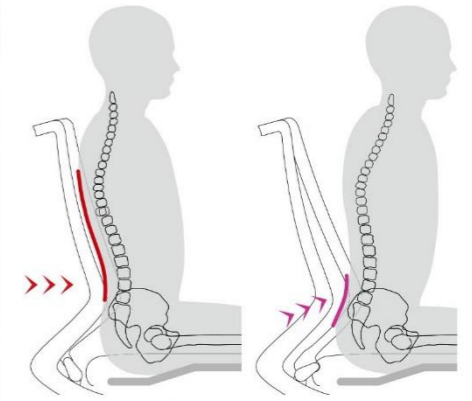

Duora

Office Chair

Stylish and Durable

Duora gives you the best support in its category. The protrusion at the lower back area of the backrest give the user a comfortable lumbar support or the choice of having the lumbar support mechanism. Duora also comes with an option of an adjustable armrest, the armrest that supports the user when using different gadgets that firmly supports the way you move your body.

Unparalleled Back Lumbar Support

Protruding area to provide a firm lower lumbar support by turning the lever

The curvature provides an upright support by improving the seat posture.

ホワイト
フレーム

ブラック
フレーム

Back Lumbar Support
Optional frame colours to match your office environment.

クッション層

ベース層

Seat Cushion technology
The seat cushion provides a firm support at the lower region and thighs area.

Function

Adjustable Armrest
The armrest support the movement of your arm seamlessly.

Ergonomic Headrest
Designed for better support from the neck to shoulder area.