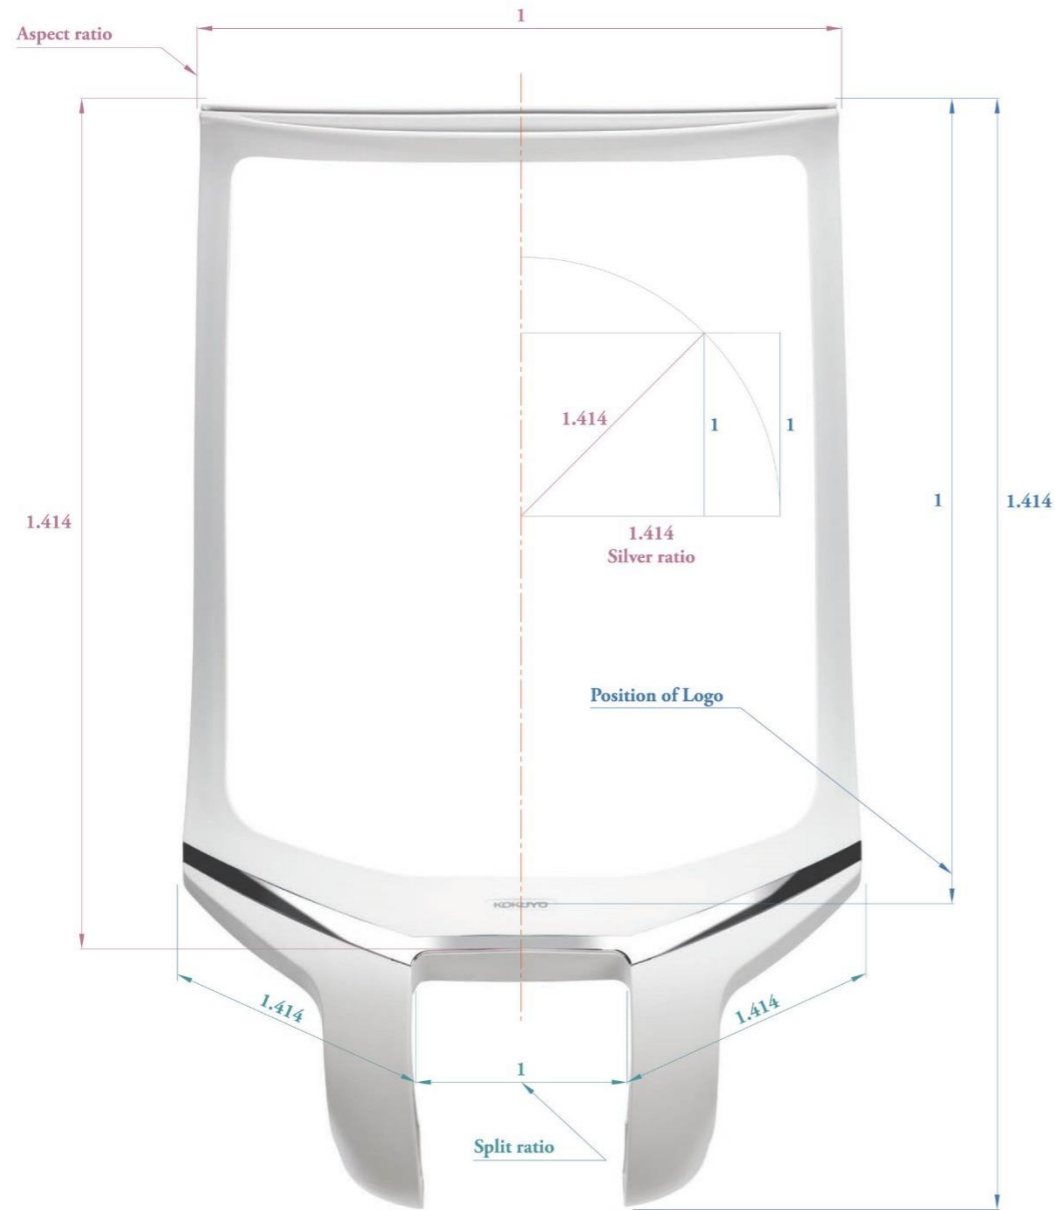

# Design

**Bezel is the chair that works for you.**

It combines functionality and designs as one.  
Available in either black or white back frame,  
it gives the touch of elegant and exclusivity.  
Pack with the latest technology of the lumbar support,  
it provides the unparalleled support and comfort.  
Bezel is the chair for the future.

Functional type

Moderate type

Function for comfort

Design for space

Fit in space

1 : 1.414

Fit to the body

機能曲線

### Dimensions