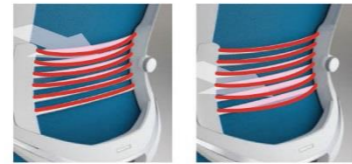

Turning clockwise to improve lumbar support   Turning anti-clockwise to reduce lumbar support tension