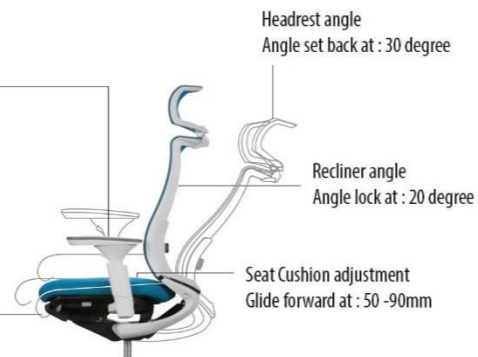

#### Head to Shoulder Support

The headrest is designed based on 30 degree precision that firmly support the neck to shoulder region.

# Benefits & Performance

**Seat Cushion**  
The seat cushion technology able to withstand the weight of the lower waist area to thighs. Providing better support and comfort.

**Lumbar Support Technology**  
By turning the knob to give a better support at the lumbar region.

Turning clockwise to improve lumbar support      Turning anti-clockwise to reduce lumbar support tension

Adjustable Armrest.  
Front and back: 80mm  
Up and down: 100mm

Anti-forward mechanism  
Seat Cushion tilt forward at approx. : 20mm