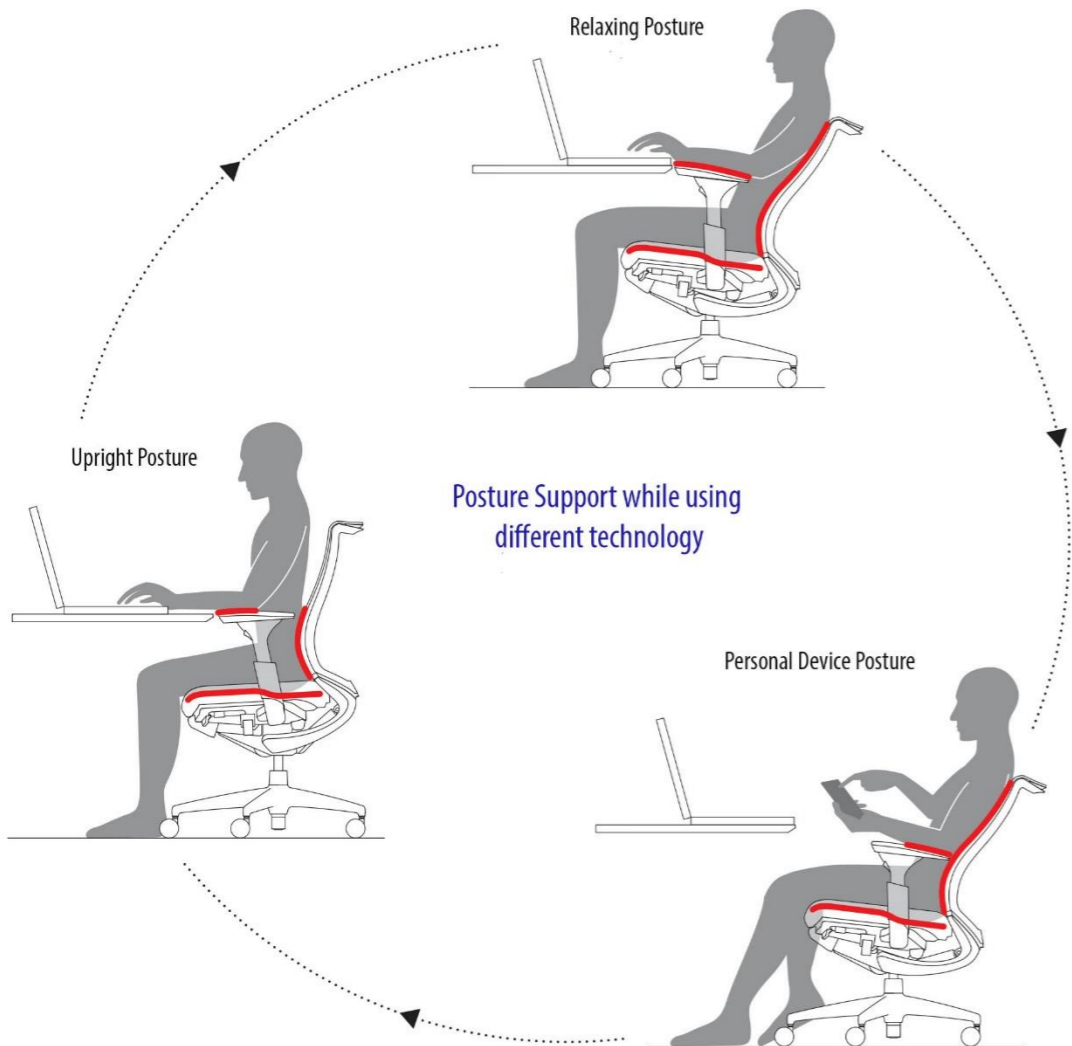

Movement Supported

With the multi usage of varies IT technology, the movement of our bodies are affected from the way we use them. Bezel supports this movement at all time.